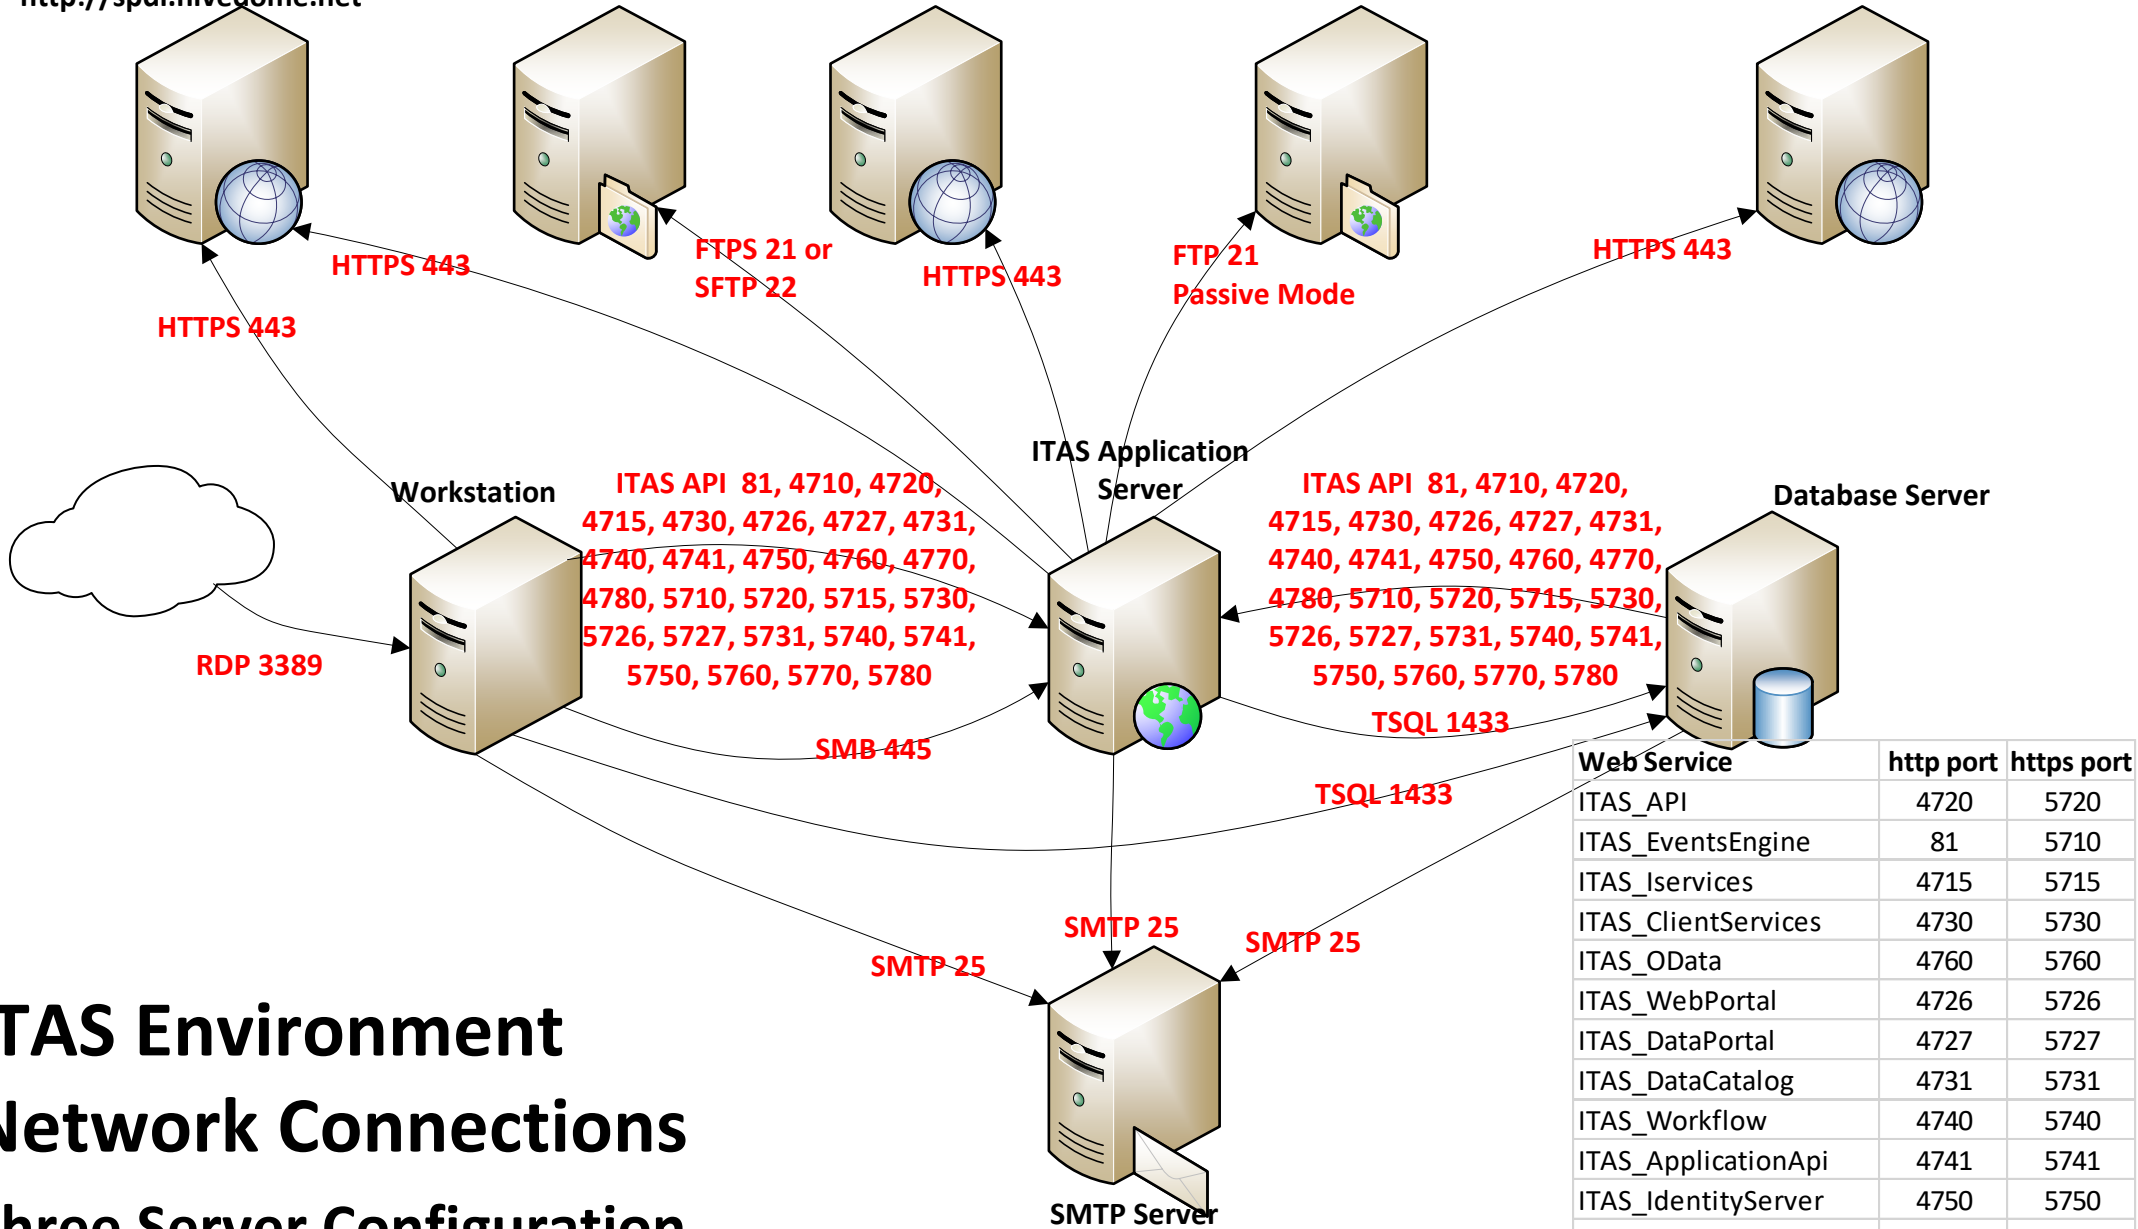

ITAS Online Help

<https://itashelp.hivedome.net>
<https://helpredirect.hivedome.net>
<http://spdl.hivedome.net>

ITAS 8 Installation

repo2.hivedome.net

SPAN Download

<https://www.theice.com>

SPAN Download

[ftp.cmegroup.com](ftp://ftp.cmegroup.com)

Datadog

<https://app.datadoghq.com>

Web Service	http port	https port
ITAS_API	4720	5720
ITAS_EventsEngine	81	5710
ITAS_Iservices	4715	5715
ITAS_ClientServices	4730	5730
ITAS_OData	4760	5760
ITAS_WebPortal	4726	5726
ITAS_DataPortal	4727	5727
ITAS_DataCatalog	4731	5731
ITAS_Workflow	4740	5740
ITAS_ApplicationApi	4741	5741
ITAS_IdentityServer	4750	5750
ITAS_DocumentService	4770	5770
ITAS_GraphService	4780	5780

ITAS Environment Network Connections Three Server Configuration

ITAS Online Help

<https://itashelp.hivedome.net>
<https://helpredirect.hivedome.net>
<http://spdl.hivedome.net>

ITAS 8 Installation

repo2.hivedome.net

Datadog
<https://app.datadoghq.com>

ITAS Environment Network Connections Single Server Configuration