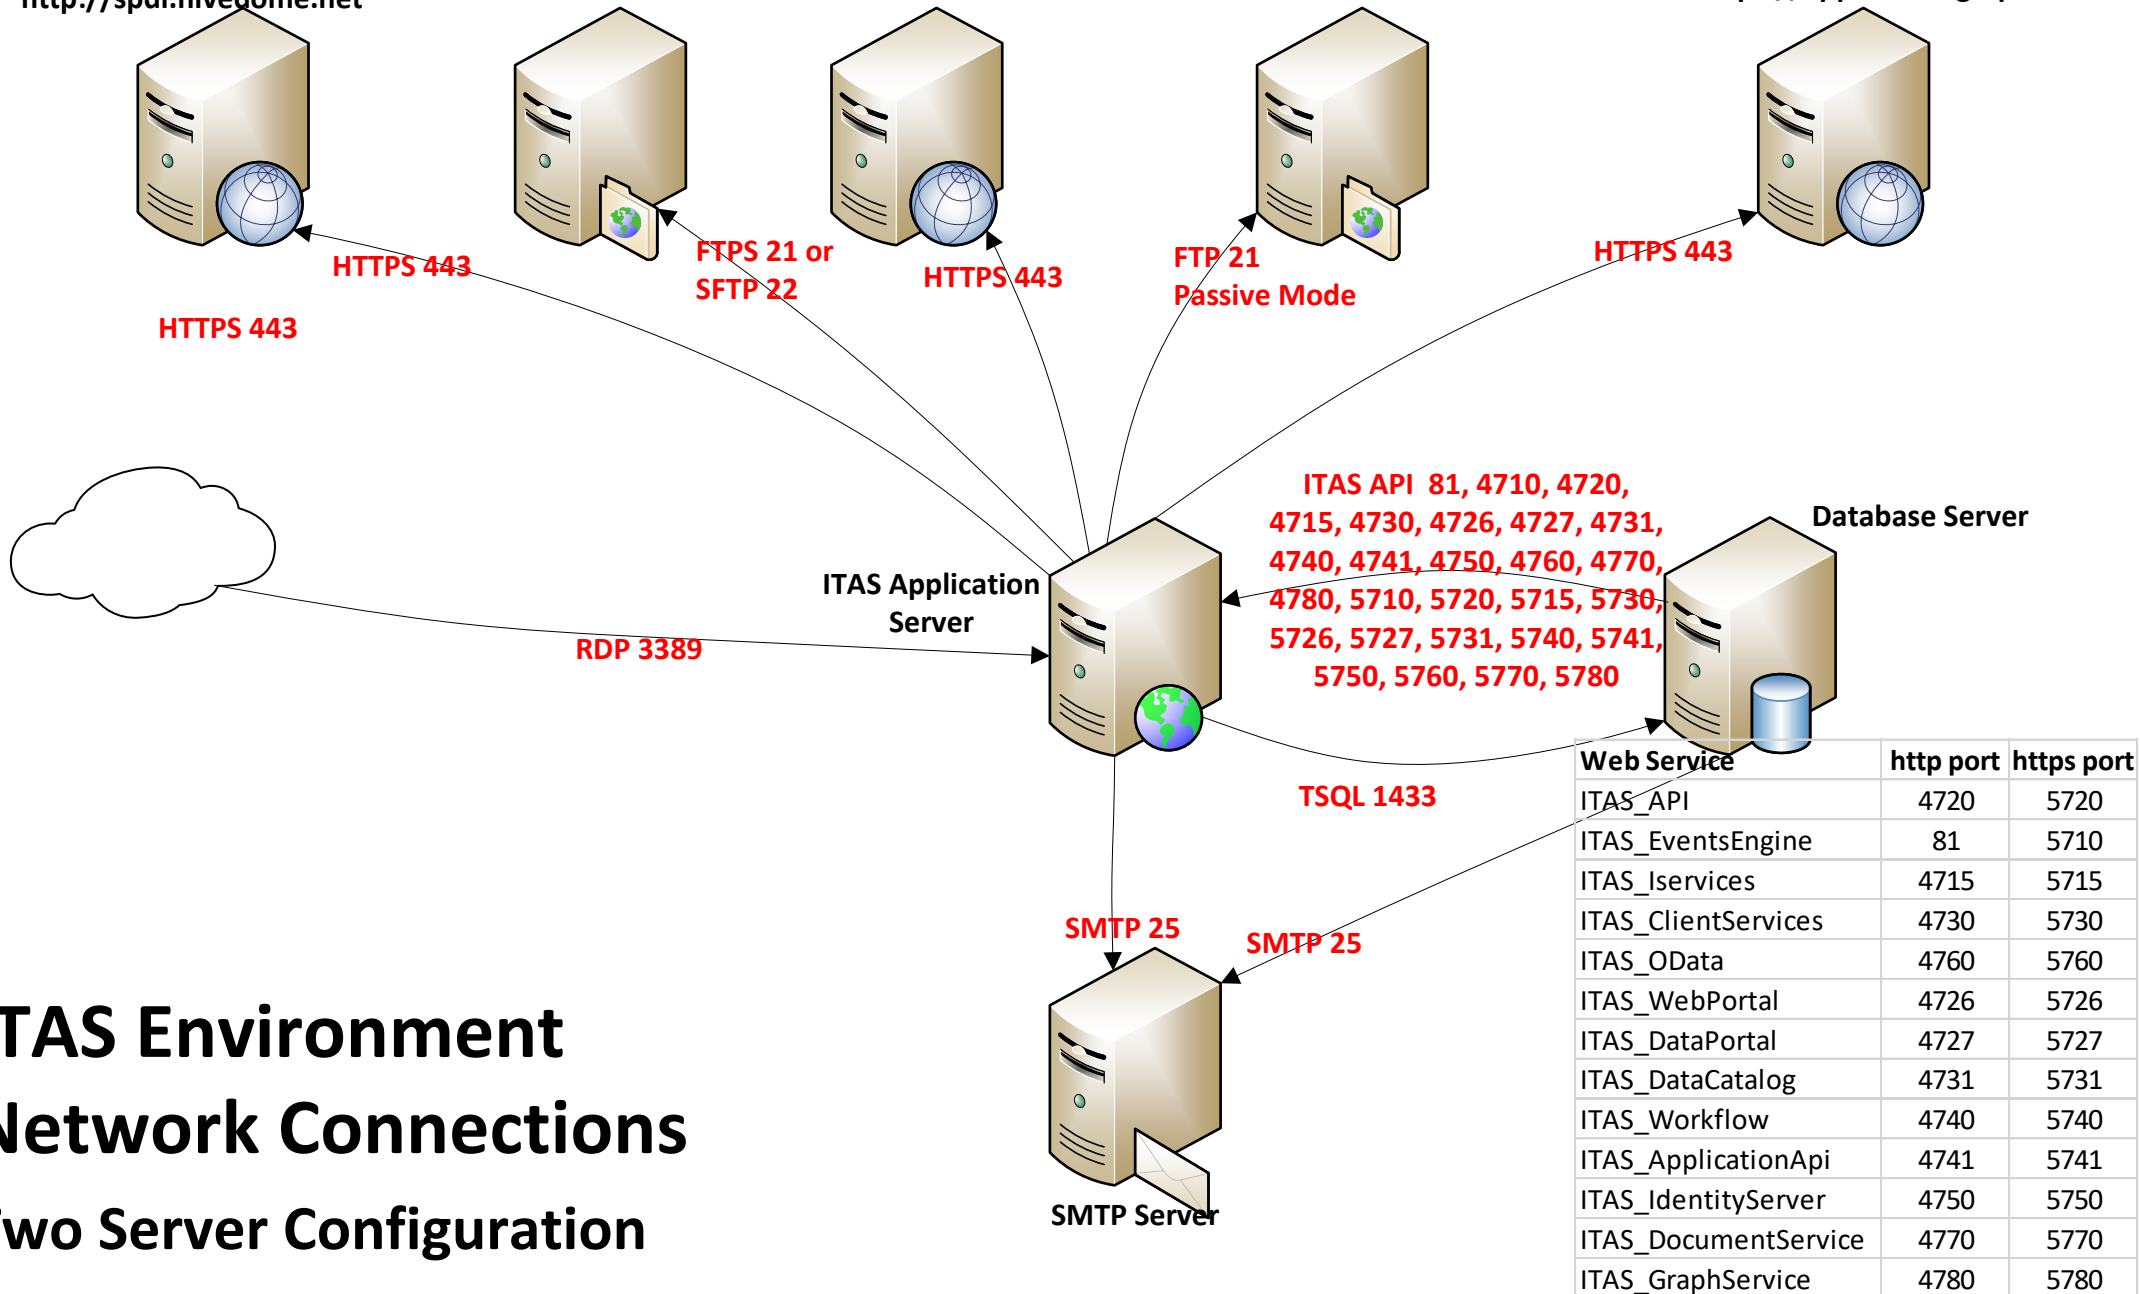

ITAS Environment Network Connections Three Server Configuration

ITAS Online Help

<https://itashelp.hivedome.net>
<https://helpredirect.hivedome.net>
<http://spdl.hivedome.net>

ITAS 8 Installation

repo2.hivedome.net

SPAN Download

<https://www.theice.com>

SPAN Download

[ftp.cmegroup.com](ftp://ftp.cmegroup.com)

Datadog

<https://app.datadoghq.com>

ITAS Environment Network Connections Two Server Configuration

ITAS Online Help

Datadog
<https://app.datadoghq.com>

ITAS Environment Network Connections Single Server Configuration