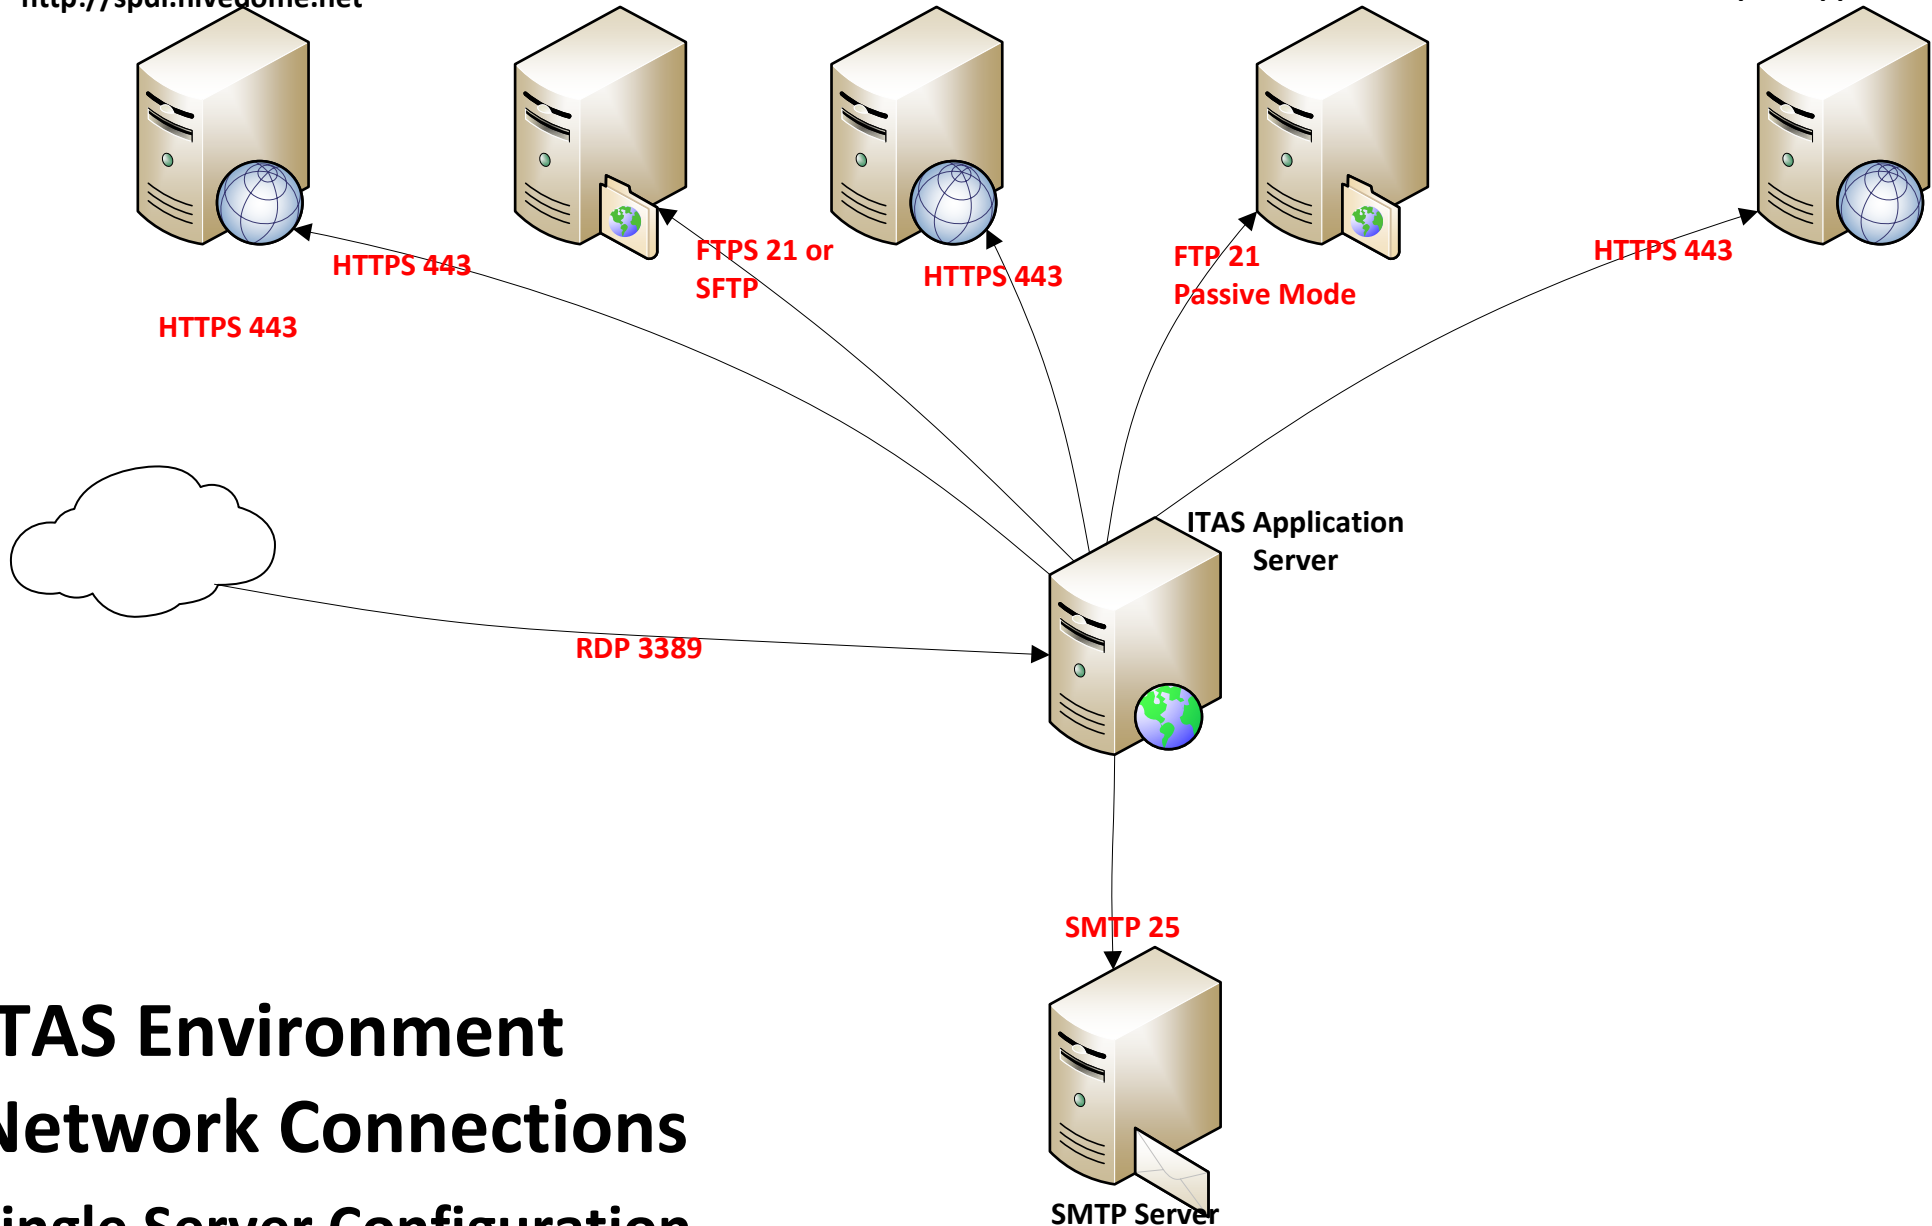

SPAN Download

<https://www.theice.com>

SPAN Download

[ftp.cmegroup.com](ftp://ftp.cmegroup.com)

Datadog

<https://app.datadoghq.com>

ITAS Environment Network Connections Two Server Configuration

ITAS Online Help

Datadog
<https://app.datadoghq.com>

ITAS Environment Network Connections Single Server Configuration