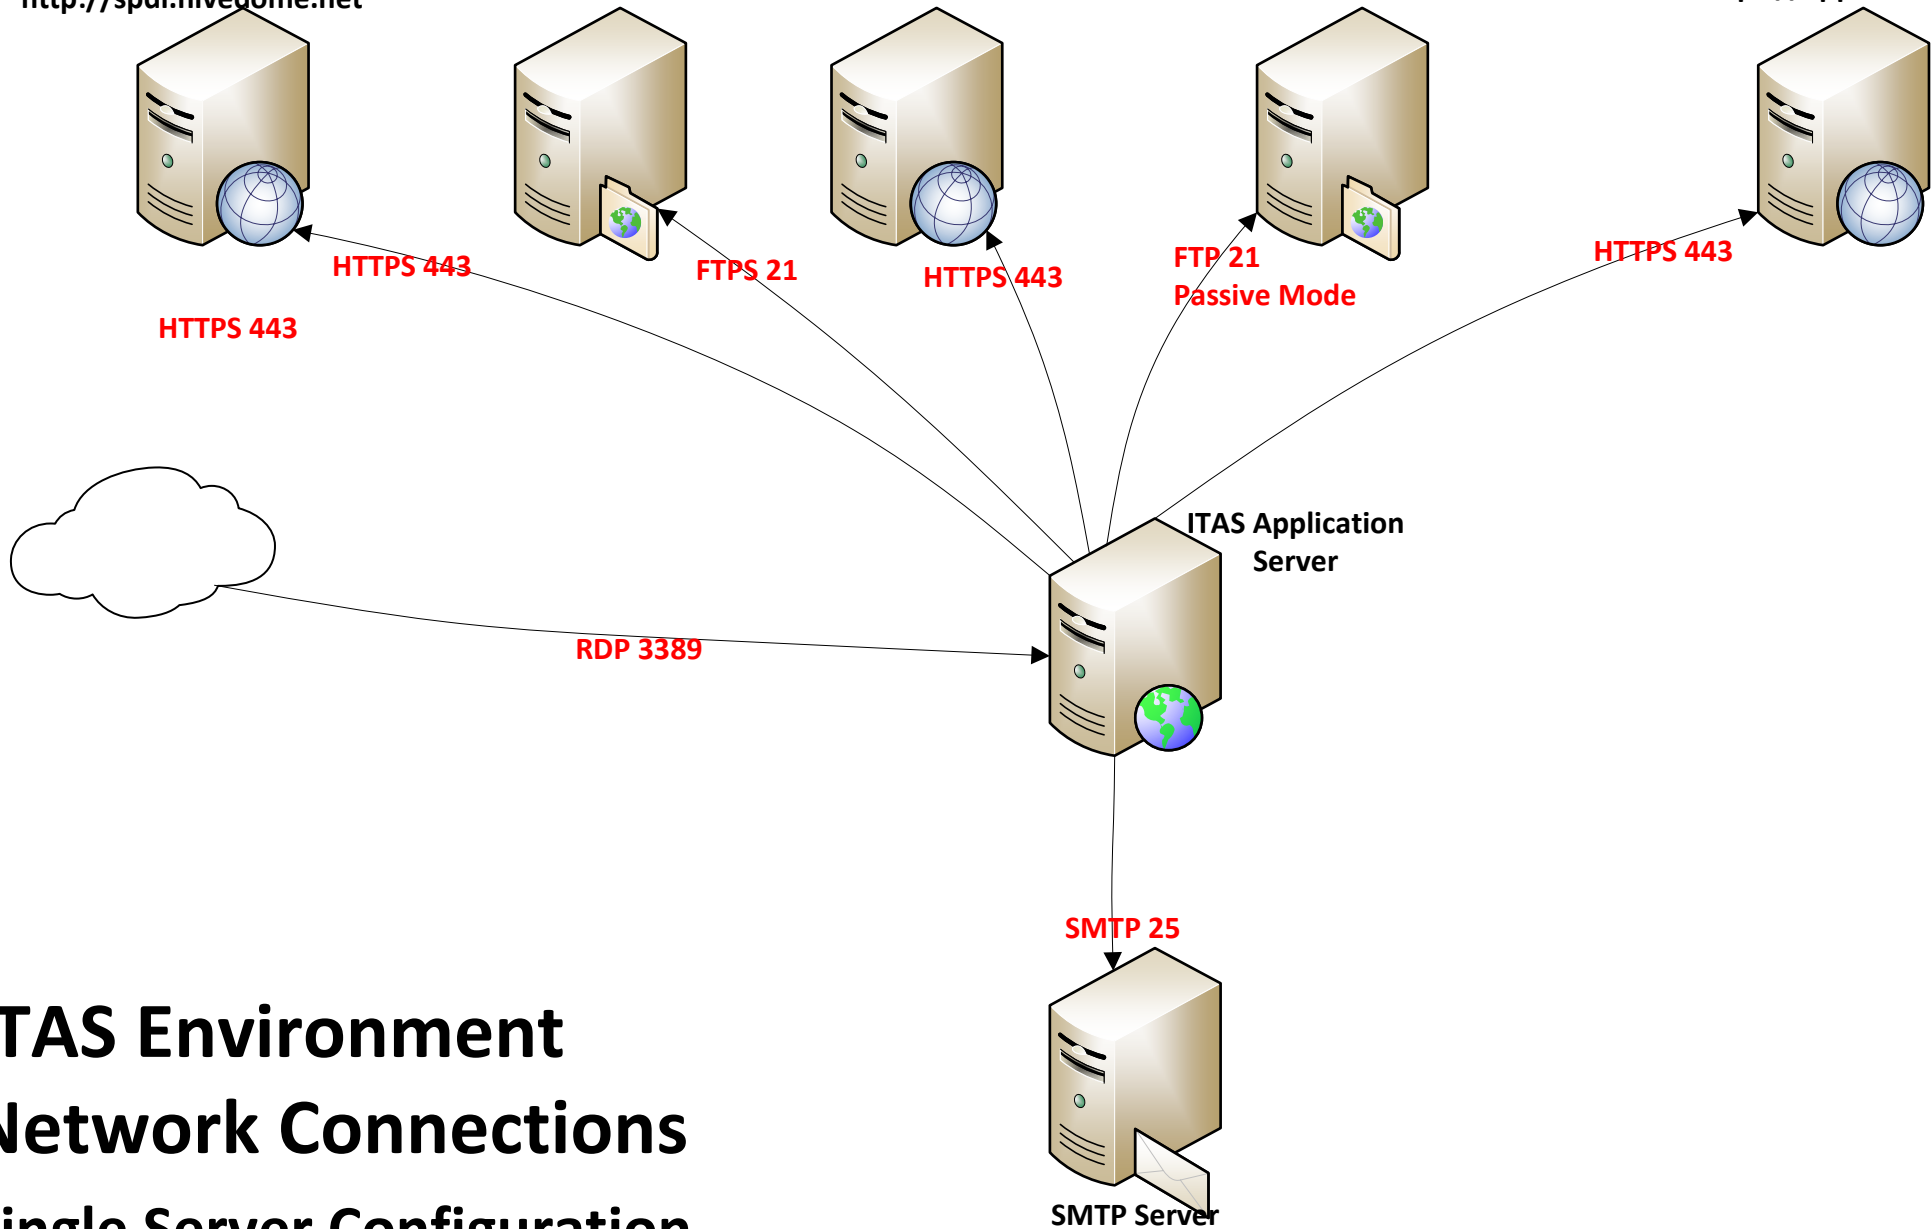

ITAS Environment Network Connections Two Server Configuration

ITAS Online Help

<https://itashelp.hivedome.net>
<https://helpredirect.hivedome.net>
<http://spdl.hivedome.net>

ITAS 8 Installation
repo.hivedome.net

SPAN Download
<https://www.theice.com>

SPAN Download
[ftp.cmegroup.com](ftp://ftp.cmegroup.com)

Datadog
<https://app.datadoghq.com>

ITAS Environment Network Connections Single Server Configuration